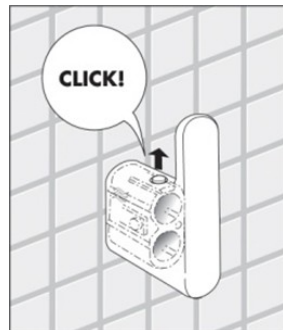

**MITO  
ROBE HOOK**

(Chrome - A2020A)

(Black - A2020ANV)

(White - A2020ABW)

(Brushed Nickel - A2020AAC)

Features:  
Unique "Click" installation  
No grub screw required

Proudly imported and distributed by  
Gro Agencies Pty Ltd  
Unit 2 / 37 Howe St, Osborne Park, WA, 6017  
P 08 9446 3288 E [info@groagencies.com.au](mailto:info@groagencies.com.au) W [www.groagencies.com.au](http://www.groagencies.com.au)