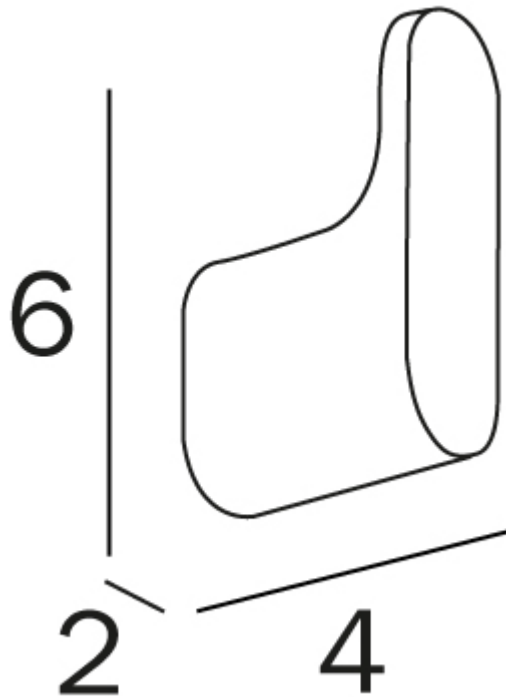

**MITO  
ROBE HOOK**

(Chrome - A2020A)

(Black - A2020ANV)

(White - A2020ABW)

(Brushed Nickel - A2020AAC)

Features:  
Unique "Click" installation  
No grub screw required

Proudly imported and distributed by  
Gro Agencies Pty Ltd  
Unit 2 / 37 Howe St, Osborne Park, WA, 6017  
P 08 9446 3288 E [info@groagencies.com.au](mailto:info@groagencies.com.au) W [www.groagencies.com.au](http://www.groagencies.com.au)